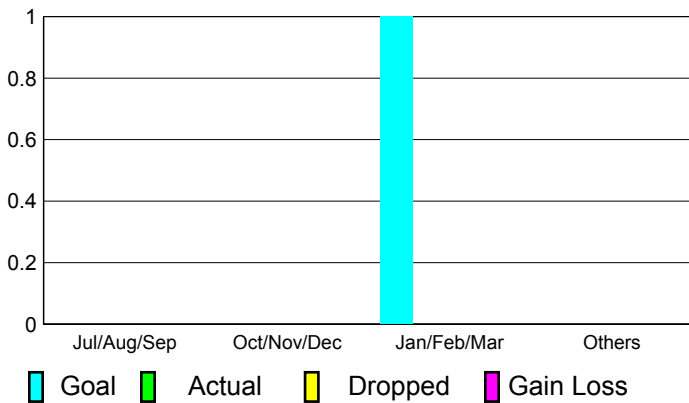

2010-2011 GMT Reports for District (or Undistricted) **District 11 E1**

GMT: **Doctor DENNIS D COBLER**

Location: **MICHIGAN**

GMT CA: **1**

CLUBS

Club Results
2010-2011

Clubs
2009-2010

| Month | New Club Goal | Actual New Clubs | Actual Dropped Clubs | Gain/Loss of Clubs | Gain/Loss of Clubs |
|---------------|---------------|------------------|----------------------|--------------------|--------------------|
| Jul/Aug/Sep | 0 | 0 | 0 | 0 | 0 |
| Oct/Nov/Dec | 0 | 0 | 0 | 0 | 0 |
| Jan/Feb/Mar | 1 | 0 | 0 | 0 | 0 |
| Apr/May/June | 0 | 0 | 0 | 0 | 0 |
| Totals | 1 | 0 | 0 | 0 | 0 |

Club Results 2010-2011

Goal, New, Dropped, Gain/Loss

MEMBERSHIP

Membership Results
2010-2011

Membership
2009-2010

| Month | Net Memb Goal | Actual New Memb | Actual Dropped Memb | Gain/Loss of Memb | Gain/Loss of Memb |
|---------------|---------------|-----------------|---------------------|-------------------|-------------------|
| Jul/Aug/Sep | 0 | 42 | -43 | -1 | 6 |
| Oct/Nov/Dec | 0 | 30 | -33 | -3 | -18 |
| Jan/Feb/Mar | 20 | 14 | -16 | -2 | -8 |
| Apr/May/June | 1 | 29 | -47 | -18 | -8 |
| Totals | 21 | 115 | -139 | -24 | -28 |