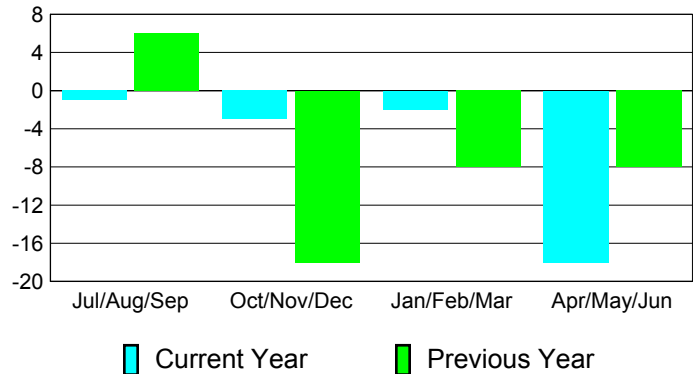

Club Results 2010-2011

Goal, New, Dropped, Gain/Loss

MEMBERSHIP

Membership Results
2010-2011

Membership
2009-2010

| Month | Net Memb Goal | Actual New Memb | Actual Dropped Memb | Gain/Loss of Memb | Gain/Loss of Memb |
|---------------|---------------|-----------------|---------------------|-------------------|-------------------|
| Jul/Aug/Sep | 0 | 42 | -43 | -1 | 6 |
| Oct/Nov/Dec | 0 | 30 | -33 | -3 | -18 |
| Jan/Feb/Mar | 20 | 14 | -16 | -2 | -8 |
| Apr/May/June | 1 | 29 | -47 | -18 | -8 |
| Totals | 21 | 115 | -139 | -24 | -28 |

Membership Results 2010-2011

Goal, New, Dropped, Gain/Loss

Comparison of Club Gain/Loss

Current Year Compared to the Previous Year

Comparison of Membership Gain/Loss

Current Year Compared to the Previous Year

YTD Status Quo Clubs 2010-2011

Status Quo Clubs Compared to Status Quo Members

Gender Comparison 2010-2011

Jul/Aug/Sep

Oct/Nov/Dec

Jan/Feb/Mar

Apr/May/June

Male