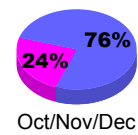

YTD Status Quo Clubs 2010-2011

Status Quo Clubs Compared to Status Quo Members

Gender Comparison 2010-2011

Jul/Aug/Sep

Oct/Nov/Dec

Jan/Feb/Mar

Apr/May/June

Male