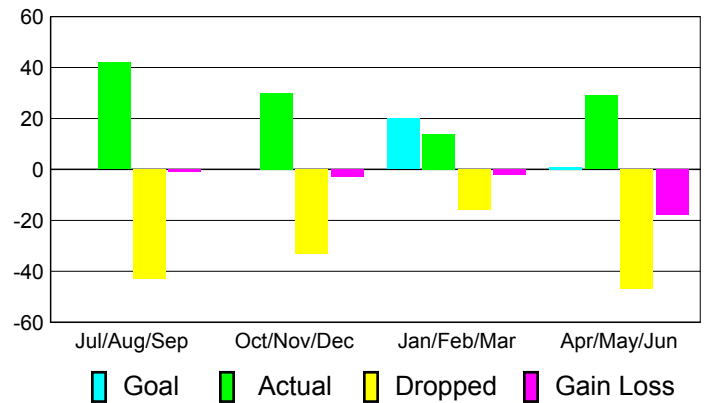

Club Results 2010-2011

Goal, New, Dropped, Gain/Loss

MEMBERSHIP

Membership Results
2010-2011

Membership
2009-2010

| Month | Net Memb Goal | Actual New Memb | Actual Dropped Memb | Gain/Loss of Memb | Gain/Loss of Memb |
|---------------|---------------|-----------------|---------------------|-------------------|-------------------|
| Jul/Aug/Sep | 0 | 42 | -43 | -1 | 6 |
| Oct/Nov/Dec | 0 | 30 | -33 | -3 | -18 |
| Jan/Feb/Mar | 20 | 14 | -16 | -2 | -8 |
| Apr/May/June | 1 | 29 | -47 | -18 | -8 |
| Totals | 21 | 115 | -139 | -24 | -28 |

Membership Results 2010-2011

Goal, New, Dropped, Gain/Loss

Comparison of Club Gain/Loss

Current Year Compared to the Previous Year

Comparison of Membership Gain/Loss

Current Year Compared to the Previous Year