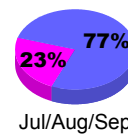

Membership Results 2010-2011

Goal, New, Dropped, Gain/Loss

Comparison of Club Gain/Loss

Current Year Compared to the Previous Year

Comparison of Membership Gain/Loss

Current Year Compared to the Previous Year

YTD Status Quo Clubs 2010-2011

Status Quo Clubs Compared to Status Quo Members

Gender Comparison 2010-2011

Jul/Aug/Sep

Oct/Nov/Dec

Jan/Feb/Mar

Apr/May/June

Male